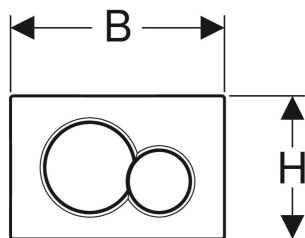

Geberit Sigma01 actuator plate, round, dual flush

APPLICATION PURPOSES

- For flush actuation with Sigma concealed cisterns

CHARACTERISTICS

- Front actuation
- Sound-absorbing actuator rods, tool-free fast adjustment

TECHNICAL DATA

Actuation force max. 20 N

Button shape round

SCOPE OF DELIVERY

- Mounting frame
- 2 distance bolts
- 2 actuator rods

ACCESSORIES

- Geberit DuoFresh module with automatic actuation, for Sigma concealed cistern 12 cm

- Geberit DuoFresh module with manual actuation, for Sigma concealed cistern 12 cm
- Geberit DuoFresh module with automatic actuation, for Sigma concealed cistern 8 cm
- Geberit DuoFresh module with manual actuation, for Sigma concealed cistern 8 cm
- Geberit extension set for Sigma, Omega and Kappa concealed cisterns

Art. no.	Colour / surface	Product material	B cm	H cm	T cm	Model
115.770.21.5	Plate, Button: chrome / Glossy	Plastic	24.6	16.4	1.3	dual flush