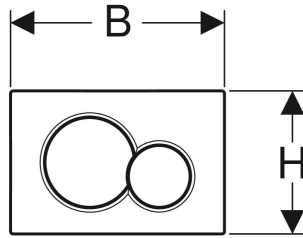

Geberit Sigma01 actuator plate, round, dual flush

APPLICATION PURPOSES

- For flush actuation with Sigma concealed cisterns

CHARACTERISTICS

- Front actuation
- Sound-absorbing actuator rods, tool-free fast adjustment

TECHNICAL DATA

Actuation force max. 20 N

Button shape

round

SCOPE OF DELIVERY

- Mounting frame
- 2 distance bolts
- 2 actuator rods

ACCESSORIES

- Geberit DuoFresh module with automatic actuation, for Sigma concealed cistern 12 cm

- Geberit DuoFresh module with manual actuation, for Sigma concealed cistern 12 cm
- Geberit DuoFresh module with automatic actuation, for Sigma concealed cistern 8 cm
- Geberit DuoFresh module with manual actuation, for Sigma concealed cistern 8 cm
- Geberit extension set for Sigma, Omega and Kappa concealed cisterns

Art. no.	Colour / surface	Product material	B cm	H cm	T cm	Model
115.770.DT.5	Special brass galvanized	Plastic	24.6	16.4	1.3	dual flush