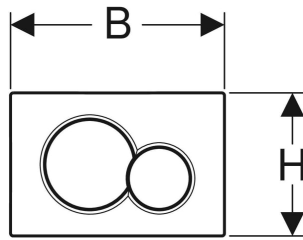

# Geberit Sigma01 actuator plate, round, dual flush

## TECHNICAL DATA

Actuation force max. 20 N

Button shape round

## SCOPE OF DELIVERY

- Mounting frame
- 2 distance bolts
- 2 actuator rods

Art. no.	Colour / surface	Product material	B cm	H cm	T cm	Model
115.770.KA.5	Plate: chrome / Glossy Button: chrome / Matt	Plastic	24.6	16.4	1.3	dual flush