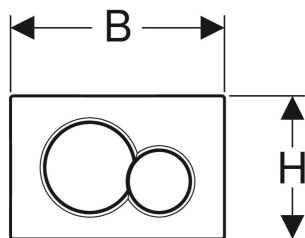

# Geberit Sigma01 actuator plate, round, dual flush, for Bambini WC

## TECHNICAL DATA

Actuation force max. 20 N

Button shape round

## SCOPE OF DELIVERY

- Mounting frame
- 2 distance bolts
- 2 actuator rods

Art. no.	Colour / surface	Product material	B cm	H cm	T cm	Model
115.770.LA.5	Plate: white / Glossy Full flush volume button: traffic yellow / Glossy Partial flush volume button: yellow-green / Glossy	Plastic	24.6	16.4	1.3	dual flush