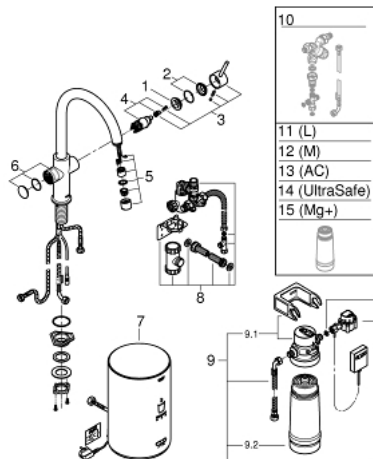

30 083 DL1 GROHE RED DUO FAUCET AND M SIZE BOILER

SPARE PARTS, March 2018 – now

- 1: Fitting ring (Order-nr. 07419000)
- 4: Cartridge (Order-nr. 46580000)
- 5: Please contact spare-part-info@grohe.com (Order-nr. NOSPAREPART)
- 6: Operating unit (Order-nr. 46997DL0)
- 7: Boiler Size M (Order-nr. 40830001)
- 8: Safety group (Order-nr. 48371000)
- 9: S-size filter starter set (Order-nr. 40438001)
- 9.1: Filter head (Order-nr. 64508001)
- 9.2: Filter S-Size (Order-nr. 40404001)
- 10: Mixing valve (Order-nr. 40841001)*
- 11: Filter L-Size (Order-nr. 40412001)*
- 12: Filter M-Size (Order-nr. 40430001)*
- 13: Activated carbon filter (Order-nr. 40547001)*
- 14: UltraSafe filter (Order-nr. 40575001)*
- 15: Magnesium+ filter (Order-nr. 40691001)*