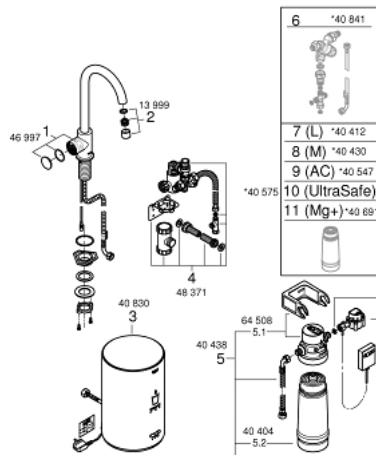

30 085 DC1 GROHE RED MONO PILLAR TAP AND M SIZE BOILER

SPARE PARTS, August 2013 – now

- 1: Operating unit (Spare part-nr. 46997DC0)
- 2: Mousseur (Spare part-nr. 13999DC0)
- 3: Boiler Size M (Spare part-nr. 40830001)
- 4: Safety group (Spare part-nr. 48371000)
- 5: S-size filter starter set (Spare part-nr. 40438001)
- 5.1: Filter head (Spare part-nr. 64508001)
- 5.2: Filter S-Size (Spare part-nr. 40404001)
- 6: Mixing valve (Spare part-nr. 40841001)*
- 7: Filter L-Size (Spare part-nr. 40412001)*
- 8: Filter M-Size (Spare part-nr. 40430001)*
- 9: Activated carbon filter (Spare part-nr. 40547001)*
- 10: UltraSafe filter (Spare part-nr. 40575001)*
- 11: Magnesium+ filter (Spare part-nr. 40691001)*