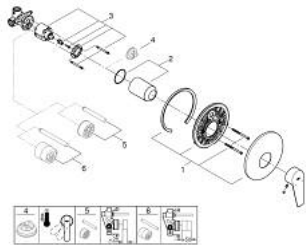

29 078 001 **BAUEDGE SINGLE-LEVER SHOWER MIXER 1/2"**

**PRODUCT DESCRIPTION**

- Colour: Chrome
- concealed installation
- Consisting of:
- set for final installation
- metal lever
- concealed body
- GROHE Long-Life 46 mm ceramic cartridge
- GROHE Long-Life finish
- adjustable flow rate limiter
- escutcheon- and shaft-sealing
- optional temperature limiter (46 375 000)
- professional edition

29 078 001 **BAUEDGE SINGLE-LEVER SHOWER MIXER 1/2"**

## 29 078 001 BAUEDGE SINGLE-LEVER SHOWER MIXER 1/2"

### SPARE PARTS, September 2018 – now

- 1: Escutcheon (Spare part-nr. 46904000)
- 2: Shield for cross handle (Spare part-nr. 09038000)
- 3: Cartridge (Spare part-nr. 46048000)
- 4: Temperature limiter (Spare part-nr. 46375000)\*
- 5: Extension set (Spare part-nr. 46191000)\*
- 6: Extension set (Spare part-nr. 46343000)\*