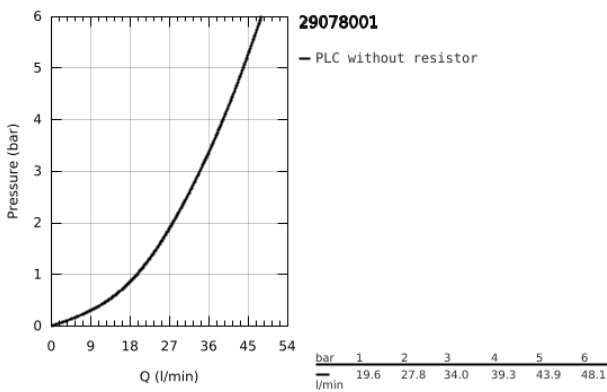

29 078 001 **BAUEDGE SINGLE-LEVER SHOWER MIXER 1/2"**

**PRODUCT DESCRIPTION**

- Colour: Chrome
- concealed installation
- Consisting of:
- set for final installation
- metal lever
- concealed body
- GROHE Long-Life 46 mm ceramic cartridge
- GROHE Long-Life finish
- adjustable flow rate limiter
- escutcheon- and shaft-sealing
- optional temperature limiter (46 375 000)
- professional edition

29 078 001 **BAUEDGE SINGLE-LEVER SHOWER MIXER 1/2"**

## 29 078 001 BAUEDGE SINGLE-LEVER SHOWER MIXER 1/2"