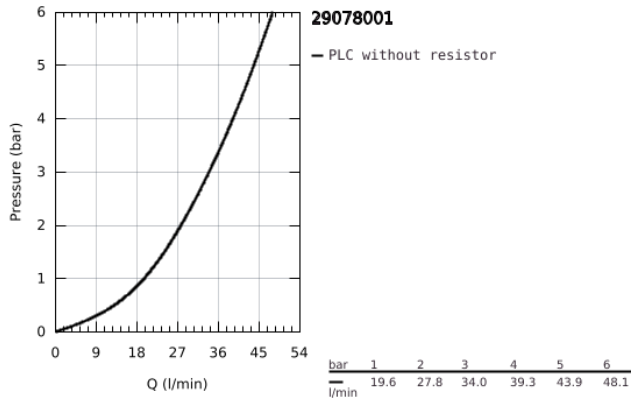

29 078 001 **BAUEDGE SINGLE-LEVER SHOWER MIXER 1/2"**

**PRODUCT DESCRIPTION**

- Colour: Chrome
- concealed installation
- Consisting of:
- set for final installation
- metal lever
- concealed body
- GROHE Long-Life 46 mm ceramic cartridge
- GROHE Long-Life finish
- adjustable flow rate limiter
- escutcheon- and shaft-sealing
- optional temperature limiter (46 375 000)
- professional edition

29 078 001 **BAUEDGE SINGLE-LEVER SHOWER MIXER 1/2"**

## 29 078 001 BAUEDGE SINGLE-LEVER SHOWER MIXER 1/2"