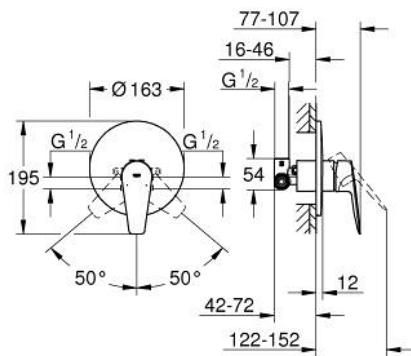

29 078 001 **BAUEDGE SINGLE-LEVER SHOWER MIXER 1/2"**

**PRODUCT DESCRIPTION**

- Colour: Chrome
- concealed installation
- Consisting of:
- set for final installation
- metal lever
- concealed body
- GROHE Long-Life 46 mm ceramic cartridge
- GROHE Long-Life finish
- adjustable flow rate limiter
- escutcheon- and shaft-sealing
- optional temperature limiter (46 375 000)
- professional edition

29 078 001 **BAUEDGE SINGLE-LEVER SHOWER MIXER 1/2"**

## 29 078 001 BAUEDGE SINGLE-LEVER SHOWER MIXER 1/2"

### SPARE PARTS, September 2018 – now

- 1: Escutcheon (Spare part-nr. 46904000)
- 2: Shield for cross handle (Spare part-nr. 09038000)
- 3: Cartridge (Spare part-nr. 46048000)
- 4: Temperature limiter (Spare part-nr. 46375000)\*
- 5: Extension set (Spare part-nr. 46191000)\*
- 6: Extension set (Spare part-nr. 46343000)\*