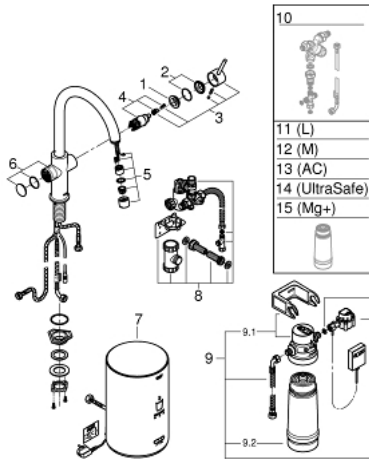

## 30 083 DL1 GROHE RED DUO FAUCET AND M SIZE BOILER

### SPARE PARTS, March 2018 – now

- 1: Fitting ring (Order-nr. 07419000)
- 4: Cartridge (Order-nr. 46580000)
- 5: Please contact spare-part-info@grohe.com (Order-nr. NOSPAREPART)
- 6: Operating unit (Order-nr. 46997DL0)
- 7: Boiler Size M (Order-nr. 40830001)
- 8: Safety group (Order-nr. 48371000)
- 9: S-size filter starter set (Order-nr. 40438001)
- 9.1: Filter head (Order-nr. 64508001)
- 9.2: Filter S-Size (Order-nr. 40404001)
- 10: Mixing valve (Order-nr. 40841001)\*
- 11: Filter L-Size (Order-nr. 40412001)\*
- 12: Filter M-Size (Order-nr. 40430001)\*
- 13: Activated carbon filter (Order-nr. 40547001)\*
- 14: UltraSafe filter (Order-nr. 40575001)\*
- 15: Magnesium+ filter (Order-nr. 40691001)\*