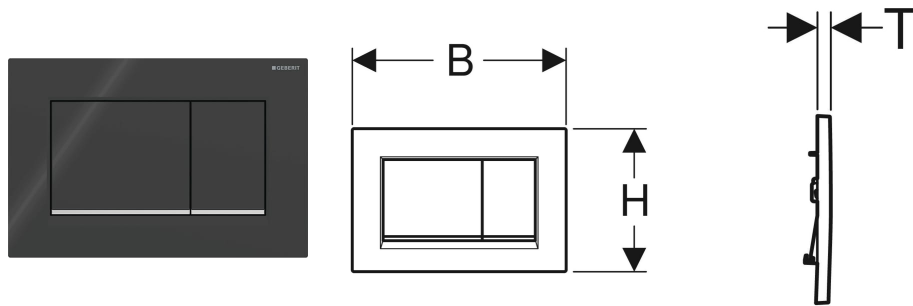

Geberit Sigma30 actuator plate for dual flush

APPLICATION PURPOSES

- For flush actuation with Sigma concealed cisterns

CHARACTERISTICS

- Front actuation
- Sound-absorbing actuator rods, tool-free fast adjustment

TECHNICAL DATA

Actuation force max. 20 N

SCOPE OF DELIVERY

- Mounting frame
- 2 distance bolts
- 2 actuator rods

ACCESSORIES

- Geberit extension set for Sigma, Omega and Kappa concealed cisterns

- Geberit DuoFresh module with automatic actuation, for Sigma concealed cistern 12 cm
- Geberit DuoFresh module with manual actuation, for Sigma concealed cistern 12 cm
- Geberit DuoFresh module with automatic actuation, for Sigma concealed cistern 8 cm
- Geberit DuoFresh module with manual actuation, for Sigma concealed cistern 8 cm

Art. no.	Colour / surface	Product material	B cm	H cm	T cm
115.883.KM.1	Plate and buttons: black Design stripes: bright chrome-plated	Plastic	24.6	16.4	1.2