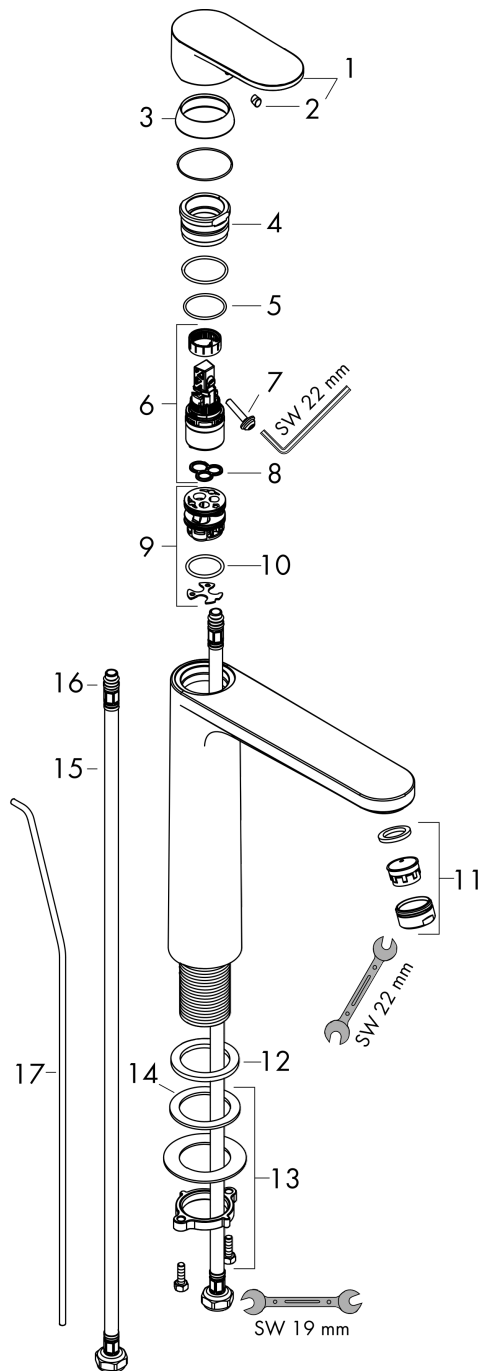

Vernis Blend
Single lever basin mixer 190 with pop-up waste set
 Finish: **Matt Black** Article Number: **71552670**

Description

product features

- consists of: single lever basin mixer, waste set
- ComfortZone: 190
- projection: 169 mm
- spout height: 190 mm
- handle variant: lever handle
- spray type: normal spray
- swiveling spray former
- maximum flow rate at 3 bar: 5 l/min
- ceramic cartridge
- temperature limitation adjustable
- suitable for continuous flow water heaters
- pop-up waste set G 1¼
- material waste set: synthetic
- connection type: G ¾ hose connections
- connection dimension: DN15
- EU taxonomy: max. 6 l/min - Substantial Contribution (SC) possible

Technology

Product image

Scale drawing

Vernis Blend
Single lever basin mixer 190 with pop-up waste set
 Finish: **Matt Black** Article Number: **71552670**

Flowchart

Vernis Blend
Single lever basin mixer 190 with pop-up waste set
 Finish: **Matt Black** Article Number: **71552670**

Exploded Drawing

Year of production: >07/21

Vernis Blend

Single lever basin mixer 190 with pop-up waste set

Finish: **Matt Black** Article Number: **71552670**

Spare part list

Year of production: >07/21

Pos.	Description	Article Number	PC	PU
1	handle	93678670	58	1
2	screw cover	96338000	1	1
3	flange	93680670	53	1
4	nut	93681000	6	1
5	O-ring 24x1,5	98434000	1	1
6	cartridge, assy	97685000	11	1
7	locking screw for handle	95140000	2	1
8	seal	98865000	8	1
9	adapter for cartridge	98866000	8	1
10	O-ring 23x2	98398000	1	1
11	aerator swivelling M24x1 (5 l/min)	93834670	56	1
12	seal Ø 42	98722000	2	1
13	fixing set (Ø 32)	13961000	7	1
14	lever collar	97548000	1	1
15	connection hose 600 mm M8x0,75 G3/8	96556000	7	1
16	O-ring 7x1,5	98422000	1	1
17	pull rod	93683000	4	1
a	pop up waste	92168670	59	1