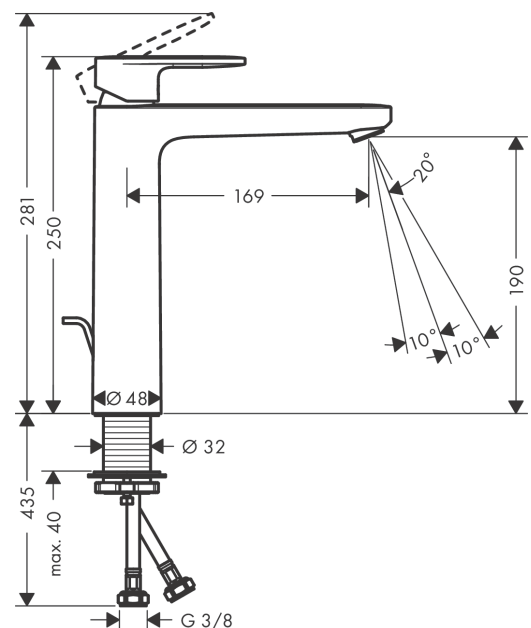

Vernis Blend
Single lever basin mixer 190 with pop-up waste set
 Finish: **Matt Black** Article Number: **71552670**

Description

product features

- consists of: single lever basin mixer, waste set
- ComfortZone: 190
- projection: 169 mm
- spout height: 190 mm
- handle variant: lever handle
- spray type: normal spray
- swiveling spray former
- maximum flow rate at 3 bar: 5 l/min
- ceramic cartridge
- temperature limitation adjustable
- suitable for continuous flow water heaters
- pop-up waste set G 1¼
- material waste set: synthetic
- connection type: G ¾ hose connections
- connection dimension: DN15
- EU taxonomy: max. 6 l/min - Substantial Contribution (SC) possible

Technology

Product image

Scale drawing

Vernis Blend
Single lever basin mixer 190 with pop-up waste set
 Finish: **Matt Black** Article Number: **71552670**

Flowchart

Vernis Blend
Single lever basin mixer 190 with pop-up waste set
 Finish: **Matt Black** Article Number: **71552670**

Exploded Drawing

Year of production: >07/21

Vernis Blend

Single lever basin mixer 190 with pop-up waste set

Finish: **Matt Black** Article Number: **71552670**

Spare part list

Year of production: >07/21

Pos.	Description	Article Number	PC	PU
1	handle	93678670	58	1
2	screw cover	96338000	1	1
3	flange	93680670	53	1
4	nut	93681000	6	1
5	O-ring 24x1,5	98434000	1	1
6	cartridge, assy	97685000	11	1
7	locking screw for handle	95140000	2	1
8	seal	98865000	8	1
9	adapter for cartridge	98866000	8	1
10	O-ring 23x2	98398000	1	1
11	aerator swivelling M24x1 (5 l/min)	93834670	56	1
12	seal Ø 42	98722000	2	1
13	fixing set (Ø 32)	13961000	7	1
14	lever collar	97548000	1	1
15	connection hose 600 mm M8x0,75 G3/8	96556000	7	1
16	O-ring 7x1,5	98422000	1	1
17	pull rod	93683000	4	1
a	pop up waste	92168670	59	1