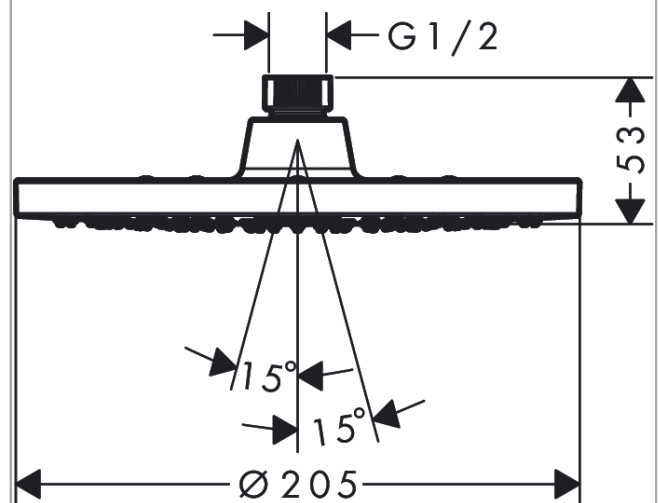

##### product features

- shower head size: 205 mm
- spray type: Rain
- function from: 5,2 l/min
- maximum flow rate at 3 bar: 12,4 l/min
- minimum flow pressure: 0,6 bar
- overhead shower angle adjustable
- material spray disc: plastic
- overhead shower removable for cleaning
- installation: ceiling or wall
- connection thread: G ½
- connection dimension: DN15
- suitable for continuous flow water heaters

#### Scale drawing