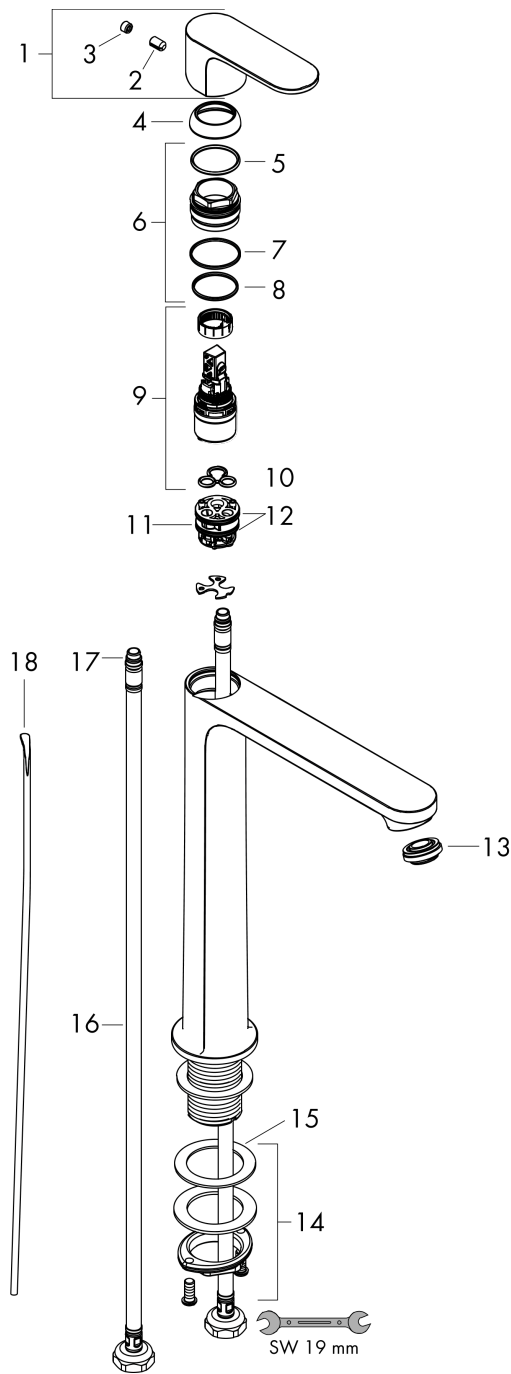

Rebris S

Single lever basin mixer 240 CoolStart for wash bowls with pop-up waste set

Finish: **Chrome** Article Number: **72580000**

Description

product features

- consists of: single lever basin mixer, waste set
- ComfortZone: 240
- projection: 169 mm
- spout height: 242 mm
- handle variant: lever handle
- spray type: normal spray
- maximum flow rate at 3 bar: 5 l/min
- ceramic cartridge
- temperature limitation adjustable
- suitable for continuous flow water heaters
- pop-up waste set G 1¼
- material waste set: synthetic
- connection type: G ¾ hose connections
- connection dimension: DN15
- cold water in basic handle position
- aerator can be easily removed with the help of a coin and without tools
- EU taxonomy: max. 6 l/min - Substantial Contribution (SC) possible

Rebris S

Single lever basin mixer 240 CoolStart for wash bowls with pop-up waste set

Finish: **Chrome** Article Number: **72580000**

Exploded Drawing

Year of production: >06/22

Rebris S

Single lever basin mixer 240 CoolStart for wash bowls with pop-up waste set

Finish: **Chrome** Article Number: **72580000**

Spare part list

Year of production: >06/22

Pos.	Description	Article Number	PC	PU
1	handle	94644000	10	1
2	screw cover	95704000	1	1
3	hollow set screw M6x10 DIN 916	96029000	1	1
4	flange	98863000	10	1
5	nut	98864000	9	1
6	O-ring 24x2	98388000	1	1
7	O-ring 27x1,5	92527000	3	1
8	O-ring 25x1,5	98146000	2	1
9	cartridge, assy	95973001	12	1
10	seal	98865000	8	1
11	adapter for cartridge	95975000	3	1
12	O-ring 23x2	98398000	1	1
13	aerator M24x1 (5 l/min)	94364000	3	1
14	fixing set (Ø 32)	13961000	7	1
15	lever collar	97548000	1	1
16	connection hose 600 mm M8x0,75 G3/8	96556000	7	1
17	O-ring 6,6x1,6	93019000	1	1
18	pull rod	96657000	4	1
a	pop up waste	92168000	9	1
b	fixation extension 35 mm	13898000	12	1
c	lever arm 340mm (ball-Ø12mm)	96324000	7	1