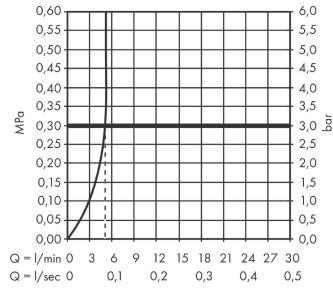

Rebris S

Single lever basin mixer 240 CoolStart for wash bowls with pop-up waste set

Finish: **Chrome** Article Number: **72580000**

Description

product features

- consists of: single lever basin mixer, waste set
- ComfortZone: 240
- projection: 169 mm
- spout height: 242 mm
- handle variant: lever handle
- spray type: normal spray
- maximum flow rate at 3 bar: 5 l/min
- ceramic cartridge
- temperature limitation adjustable
- suitable for continuous flow water heaters
- pop-up waste set G 1¼
- material waste set: synthetic
- connection type: G ¾ hose connections
- connection dimension: DN15
- cold water in basic handle position
- aerator can be easily removed with the help of a coin and without tools
- EU taxonomy: max. 6 l/min - Substantial Contribution (SC) possible

Technology

Design awards

Product image

Scale drawing

Rebris S

Single lever basin mixer 240 CoolStart for wash bowls with pop-up waste set

Finish: **Chrome** Article Number: **72580000**

Flowchart