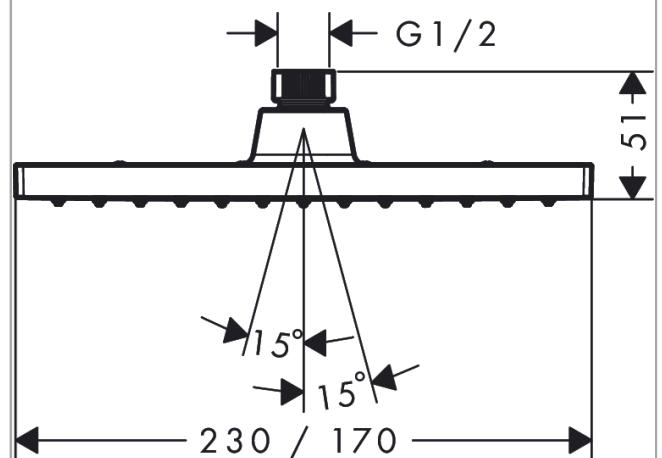

Vernis Shape
Overhead shower 230 1jet
 Finish: **Chrome** Article Number: **26281000**

Description

product features

- shower head size: 230 x 170 mm
- spray type: Rain
- function from: 5,2 l/min
- maximum flow rate at 3 bar: 12,4 l/min
- minimum flow pressure: 0,6 bar
- overhead shower angle adjustable
- material spray disc: plastic
- overhead shower removable for cleaning
- installation: ceiling or wall
- connection thread: G 1/2
- connection dimension: DN15
- suitable for continuous flow water heaters

Technology

Certificates / Sustainability

Product image

Scale drawing

Flowchart

The consumption was measured in combination with the appropriate fittings (thermostat/mixer/in-wall valve) to reflect actual application in practice.

Vernis Shape
 Overhead shower 230 1jet
 Finish: **Chrome** Article Number: **26281000**

Exploded Drawing

Year of production: >04/21

Vernis Shape
Overhead shower 230 1jet
 Finish: **Chrome** Article Number: **26281000**