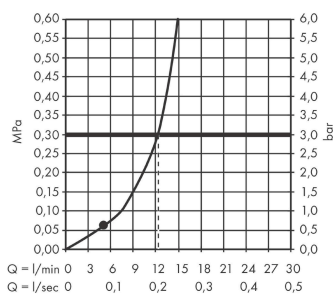

Vernis Shape
Overhead shower 230 1jet
 Finish: **Chrome** Article Number: **26281000**

Description

product features

- shower head size: 230 x 170 mm
- spray type: Rain
- function from: 5,2 l/min
- maximum flow rate at 3 bar: 12,4 l/min
- minimum flow pressure: 0,6 bar
- overhead shower angle adjustable
- material spray disc: plastic
- overhead shower removable for cleaning
- installation: ceiling or wall
- connection thread: G 1/2
- connection dimension: DN15
- suitable for continuous flow water heaters

Technology

Certificates / Sustainability

Product image

Scale drawing

Flowchart

The consumption was measured in combination with the appropriate fittings (thermostat/mixer/in-wall valve) to reflect actual application in practice.