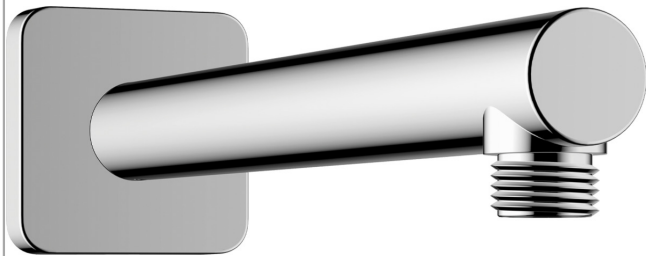

Vernis Shape
Shower arm 24 cm
 Finish: **Chrome** Article Number: **26405000**

Description

product features

- length: 240 mm
- shaft diameter: 26 mm
- installation type: exposed installation
- material: brass
- connection type: G 1/2
- version: 90° angle

Product image

Scale drawing

Vernis Shape
 Shower arm 24 cm
 Finish: Chrome Article Number: 26405000

Exploded Drawing

Year of production: >04/21

Vernis Shape
Shower arm 24 cm
 Finish: **Chrome** Article Number: **26405000**