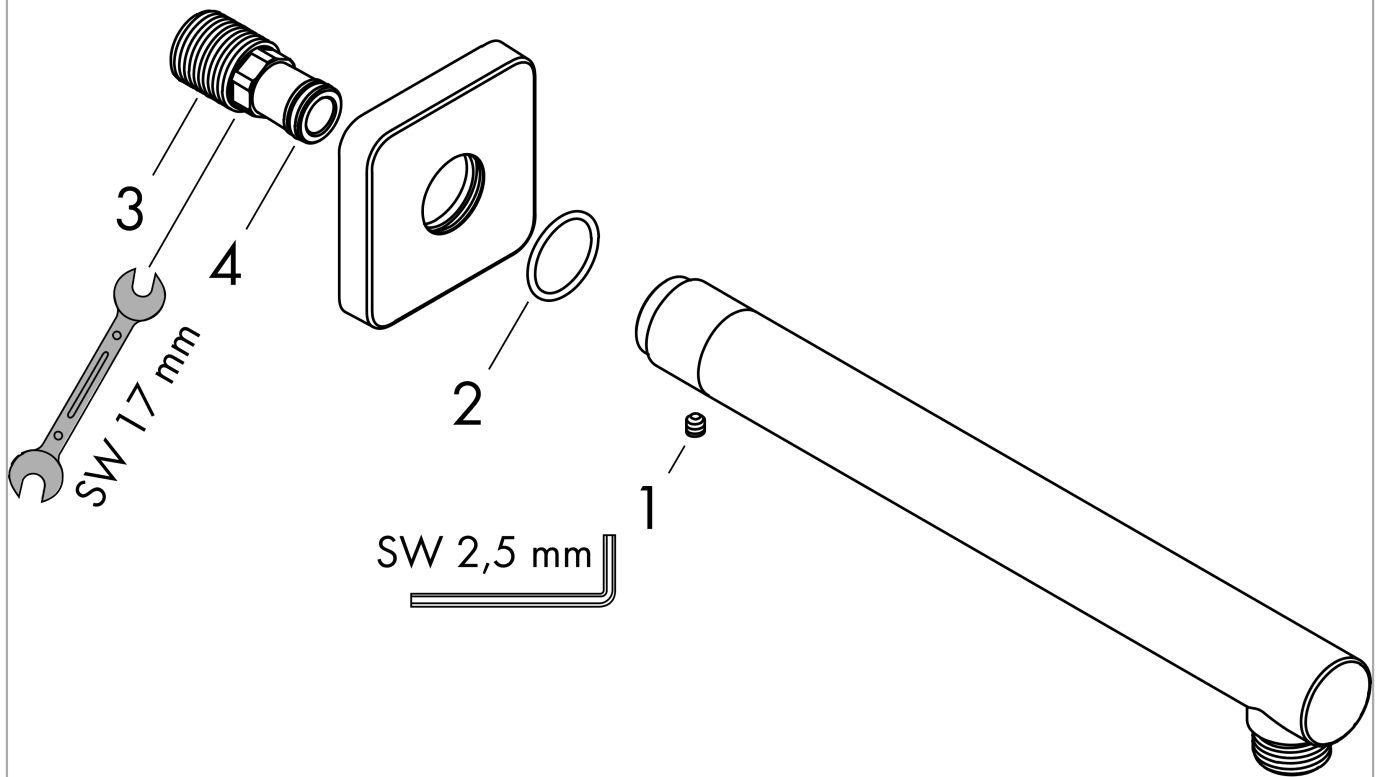

Vernis Shape
Shower arm 24 cm
 Finish: **Chrome** Article Number: **26405000**

Description

product features

- length: 240 mm
- shaft diameter: 26 mm
- installation type: exposed installation
- material: brass
- connection type: G 1/2
- version: 90° angle

Product image

Scale drawing

Vernis Shape
 Shower arm 24 cm
 Finish: Chrome Article Number: 26405000

Exploded Drawing

Year of production: >04/21

Vernis Shape
Shower arm 24 cm
 Finish: **Chrome** Article Number: **26405000**

Spare part list

Year of production: >04/21

Pos.	Description	Article Number	PC	PU
1	hollow set screw M5x5	98446000	1	1
2	O-Ring 22x2	98185000	1	1
3	connecting thread G½	93726000	6	1
4	O-ring 13x2	98128000	1	1