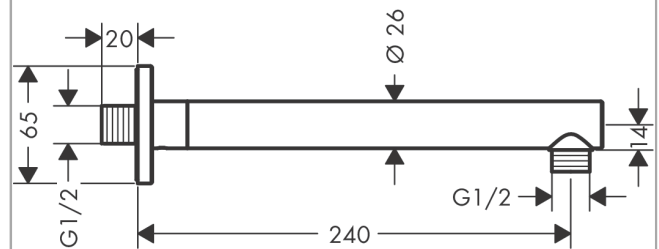

Vernis Shape
Shower arm 24 cm
 Finish: **Chrome** Article Number: **26405000**

Description

product features

- length: 240 mm
- shaft diameter: 26 mm
- installation type: exposed installation
- material: brass
- connection type: G 1/2
- version: 90° angle

Product image

Scale drawing

Vernis Shape
 Shower arm 24 cm
 Finish: Chrome Article Number: 26405000

Exploded Drawing

Year of production: >04/21

Vernis Shape
Shower arm 24 cm
 Finish: **Chrome** Article Number: **26405000**

Spare part list

Year of production: >04/21

Pos.	Description	Article Number	PC	PU
1	hollow set screw M5x5	98446000	1	1
2	O-Ring 22x2	98185000	1	1
3	connecting thread G½	93726000	6	1
4	O-ring 13x2	98128000	1	1