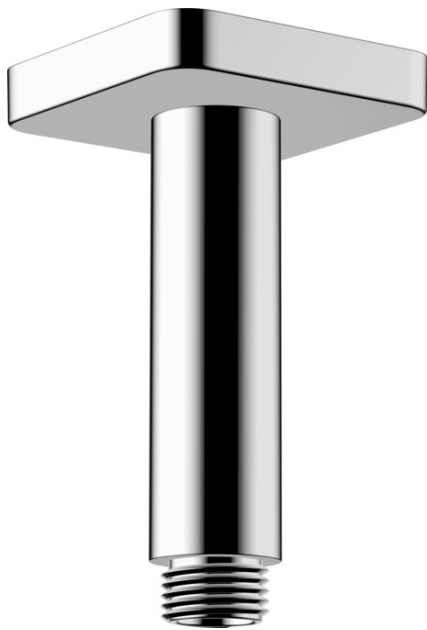

Vernis Shape
Ceiling connector 10 cm

Finish: **Chrome** Article Number: **26406000**

Description

product features

- length: 100 mm
- shaft diameter: 26 mm
- installation type: exposed installation
- material: brass
- connection type: G 1/2

Product image

Scale drawing

Vernis Shape
 Ceiling connector 10 cm
 Finish: **Chrome** Article Number: **26406000**

Exploded Drawing

Year of production: >04/21

Vernis Shape
Ceiling connector 10 cm
 Finish: **Chrome** Article Number: **26406000**