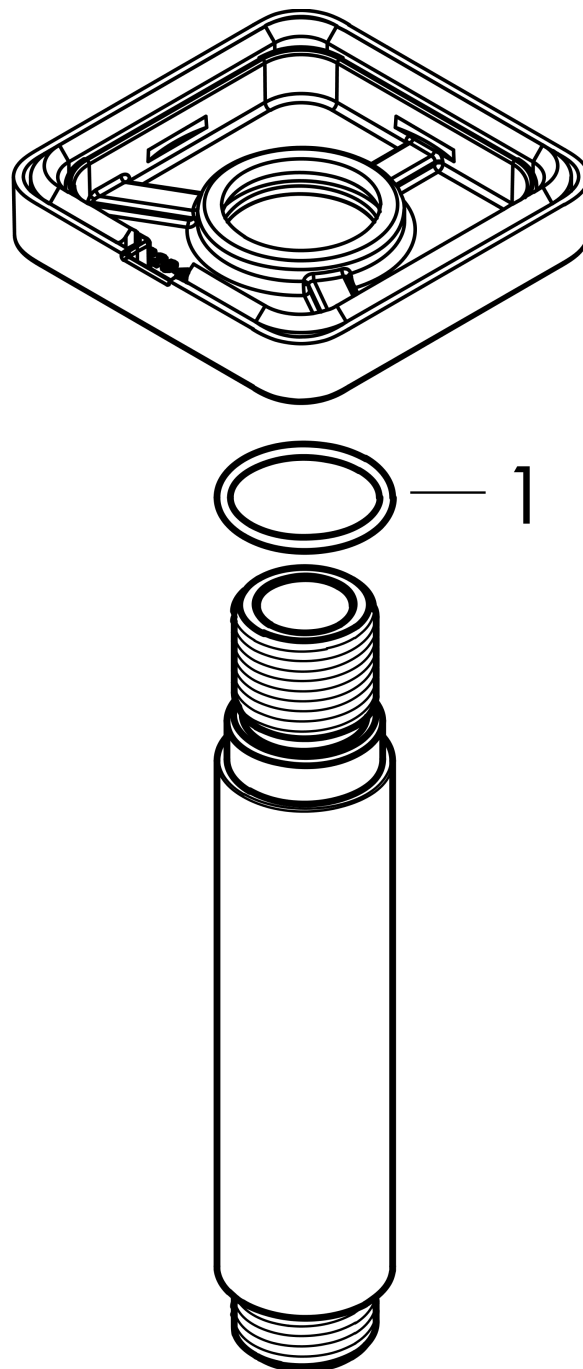

Vernis Shape
Ceiling connector 10 cm

Finish: **Chrome** Article Number: **26406000**

Description

product features

- length: 100 mm
- shaft diameter: 26 mm
- installation type: exposed installation
- material: brass
- connection type: G 1/2

Product image

Scale drawing

Vernis Shape
 Ceiling connector 10 cm
 Finish: **Chrome** Article Number: **26406000**

Exploded Drawing

Year of production: >04/21

Vernis Shape
Ceiling connector 10 cm
 Finish: **Chrome** Article Number: **26406000**

Spare part list

Year of production: >04/21

| Pos. | Description | Article Number | PC | PU |
|------|-------------|----------------|----|----|
| 1 | O-Ring 22x2 | 98185000 | 1 | 1 |