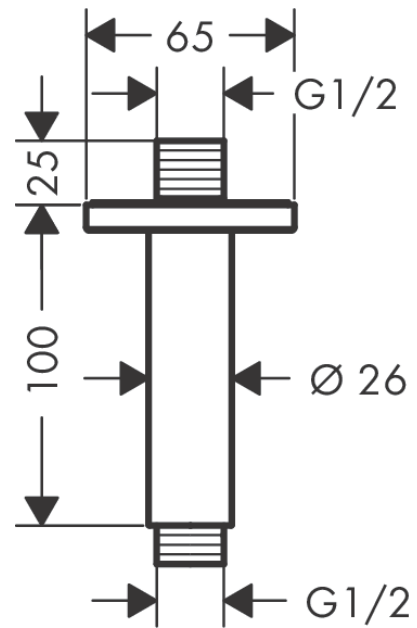

Vernis Shape
Ceiling connector 10 cm

Finish: **Chrome** Article Number: **26406000**

Description

product features

- length: 100 mm
- shaft diameter: 26 mm
- installation type: exposed installation
- material: brass
- connection type: G 1/2

Product image

Scale drawing

Vernis Shape
 Ceiling connector 10 cm
 Finish: **Chrome** Article Number: **26406000**

Exploded Drawing

Year of production: >04/21

Vernis Shape
Ceiling connector 10 cm
 Finish: **Chrome** Article Number: **26406000**

Spare part list

Year of production: >04/21

| Pos. | Description | Article Number | PC | PU |
|------|-------------|----------------|----|----|
| 1 | O-Ring 22x2 | 98185000 | 1 | 1 |