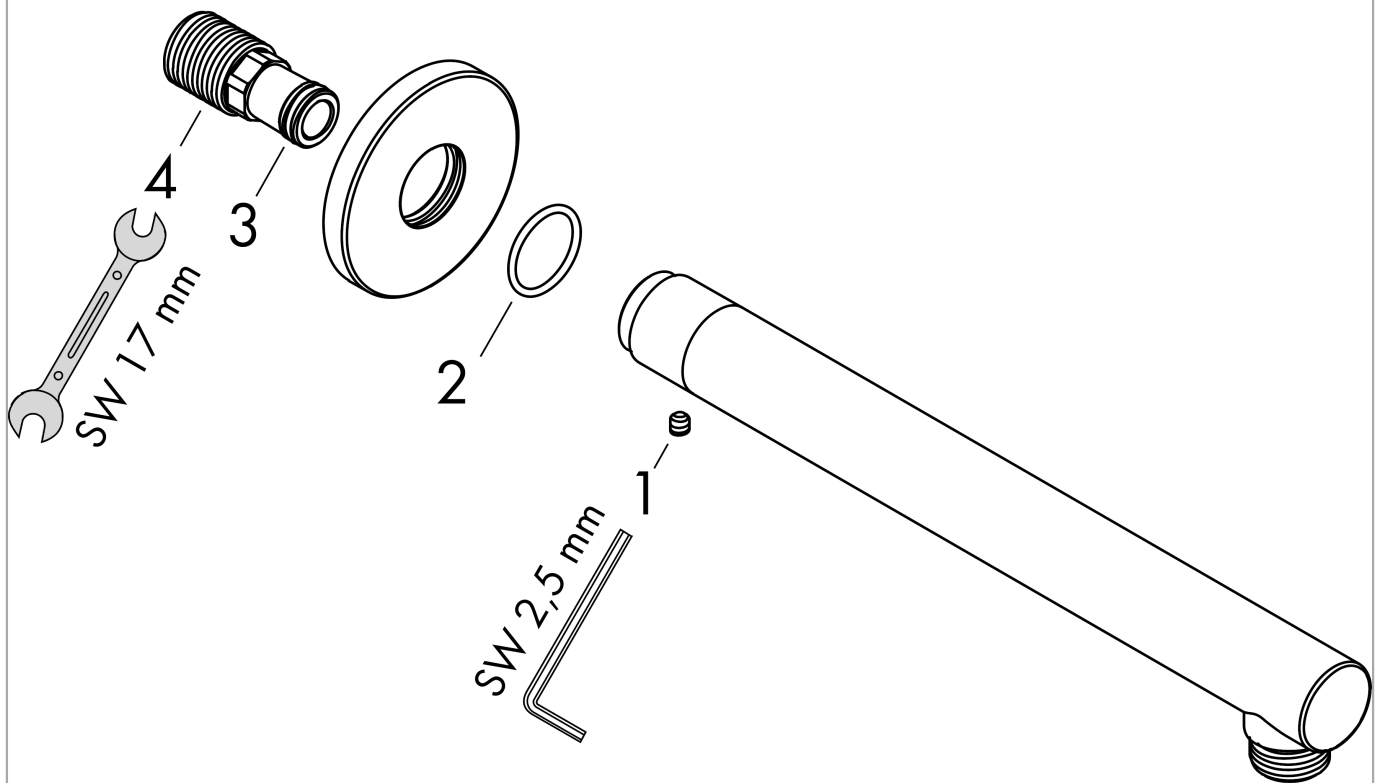

**Vernis Blend
Shower arm 24 cm**

Finish: **Chrome** Article Number: **27809000**

Description

product features

- length: 240 mm
- shaft diameter: 26 mm
- installation type: exposed installation
- material: brass
- connection type: G 1/2
- version: 90° angle

Product image

Scale drawing

Vernis Blend
 Shower arm 24 cm
 Finish: Chrome Article Number: 27809000

Exploded Drawing

Year of production: >01/21

Vernis Blend
Shower arm 24 cm
 Finish: **Chrome** Article Number: **27809000**

Spare part list

Year of production: >01/21

Pos.	Description	Article Number	PC	PU
1	hollow set screw M5x5	98446000	1	1
2	O-Ring 22x2	98185000	1	1
3	O-ring 13x2	98128000	1	1
4	connecting thread G½	93726000	6	1