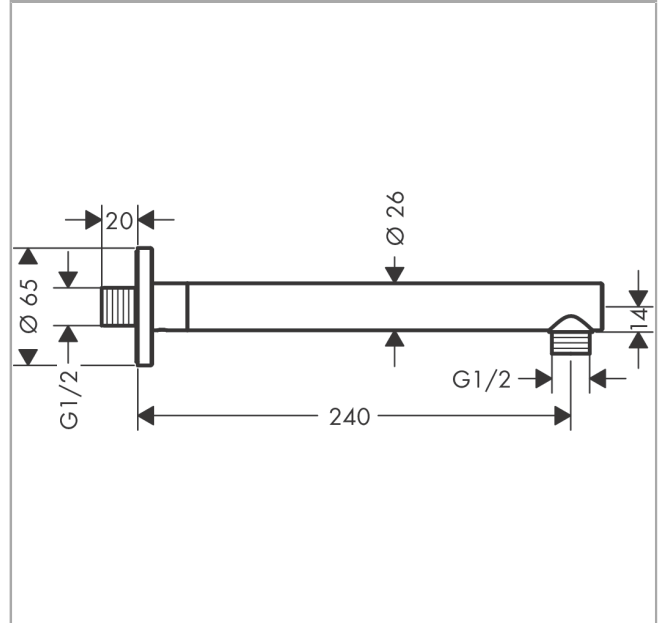

**Vernis Blend
Shower arm 24 cm**

Finish: **Chrome** Article Number: **27809000**

Description

product features

- length: 240 mm
- shaft diameter: 26 mm
- installation type: exposed installation
- material: brass
- connection type: G 1/2
- version: 90° angle

Product image

Scale drawing

Vernis Blend
 Shower arm 24 cm
 Finish: Chrome Article Number: 27809000

Exploded Drawing

Year of production: >01/21

Vernis Blend
Shower arm 24 cm
 Finish: **Chrome** Article Number: **27809000**

Spare part list

Year of production: >01/21

Pos.	Description	Article Number	PC	PU
1	hollow set screw M5x5	98446000	1	1
2	O-Ring 22x2	98185000	1	1
3	O-ring 13x2	98128000	1	1
4	connecting thread G½	93726000	6	1