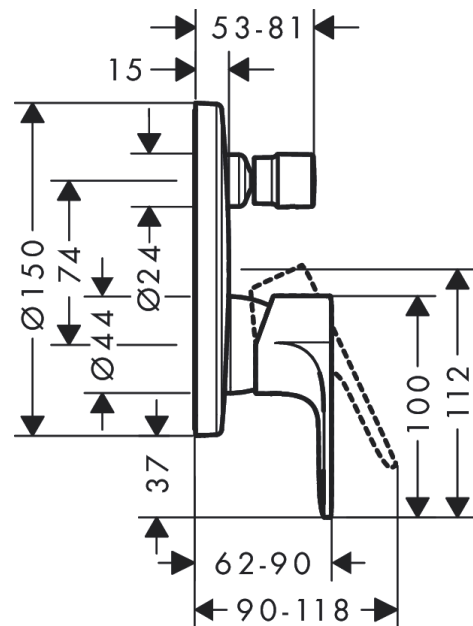

Rebris S

Single lever bath mixer for concealed installation for iBox universal

Finish: **Chrome** Article Number: **72466000**

Description

product features

- 2 functions
- flow rate upper outlet: 21 l/min
- flow rate lower outlet: 29 l/min
- maximum flow rate at 3 bar: 27,6 l/min
- flow rate for bath spout at 3 bar: 27,6 l/min
- flow rate of hand shower at 3 bar: 21,2 l/min
- ceramic cartridge
- temperature limitation adjustable
- diverter with automatic resetting
- with silencer
- connection type: basic set
- wall-mounted
- min. operating pressure: 1 bar
- max. operating pressure: 10 bar
- no additional maintenance opening required

Design awards

reddot winner 2022

Certificates / Sustainability

Product image

Scale drawing

Rebris S

Single lever bath mixer for concealed installation for iBox universal

Finish: **Chrome** Article Number: **72466000**

Finish: **Chrome** Article Number: **72466000**

Spare part list

Year of production: >06/22

Pos.	Description	Article Number	PC	PU
1	handle	94654000	10	1
2	screw cover	96338000	1	1
3	diverter knob	98795000	10	1
4	hollow set screw M4x10	97667000	1	1
5	escutcheon Ø 150 mm	98791000	11	1
6	O-ring 43x3	98418000	1	1
7	O-ring 23x3	98142000	1	1
8	sleeve	98790000	8	1
9	sleeve	98794000	8	1
10	holder for escutcheon	98793000	9	1
11	set of fixing screws	96454000	3	1
12	nut	98796000	9	1
13	O-ring 30x1,5	98433000	1	1
14	O-ring 39x1,5	98400000	1	1
15	cartridge, assy	92730000	11	1
16	locking screw for handle	95140000	2	1
17	seal	95008000	3	1
18	selector assy	95014000	11	1
19	O-ring 16x2,3	98207000	1	1
20	O-ring 20x2,5	92602000	2	1
21	set of screws	93243000	3	1
22	O-ring 16x2	98133000	1	1
23	noise reduction	94073000	7	1
24	extension 25 mm	13595000	99	1
25	extension 22 mm (Ø 150 mm)	13597000	99	1
a	concealed item	01800180	99	1
b	extension 10 mm for iBox universal with shut-off unit	92332000	15	1
c	set of screws	93244000	3	1