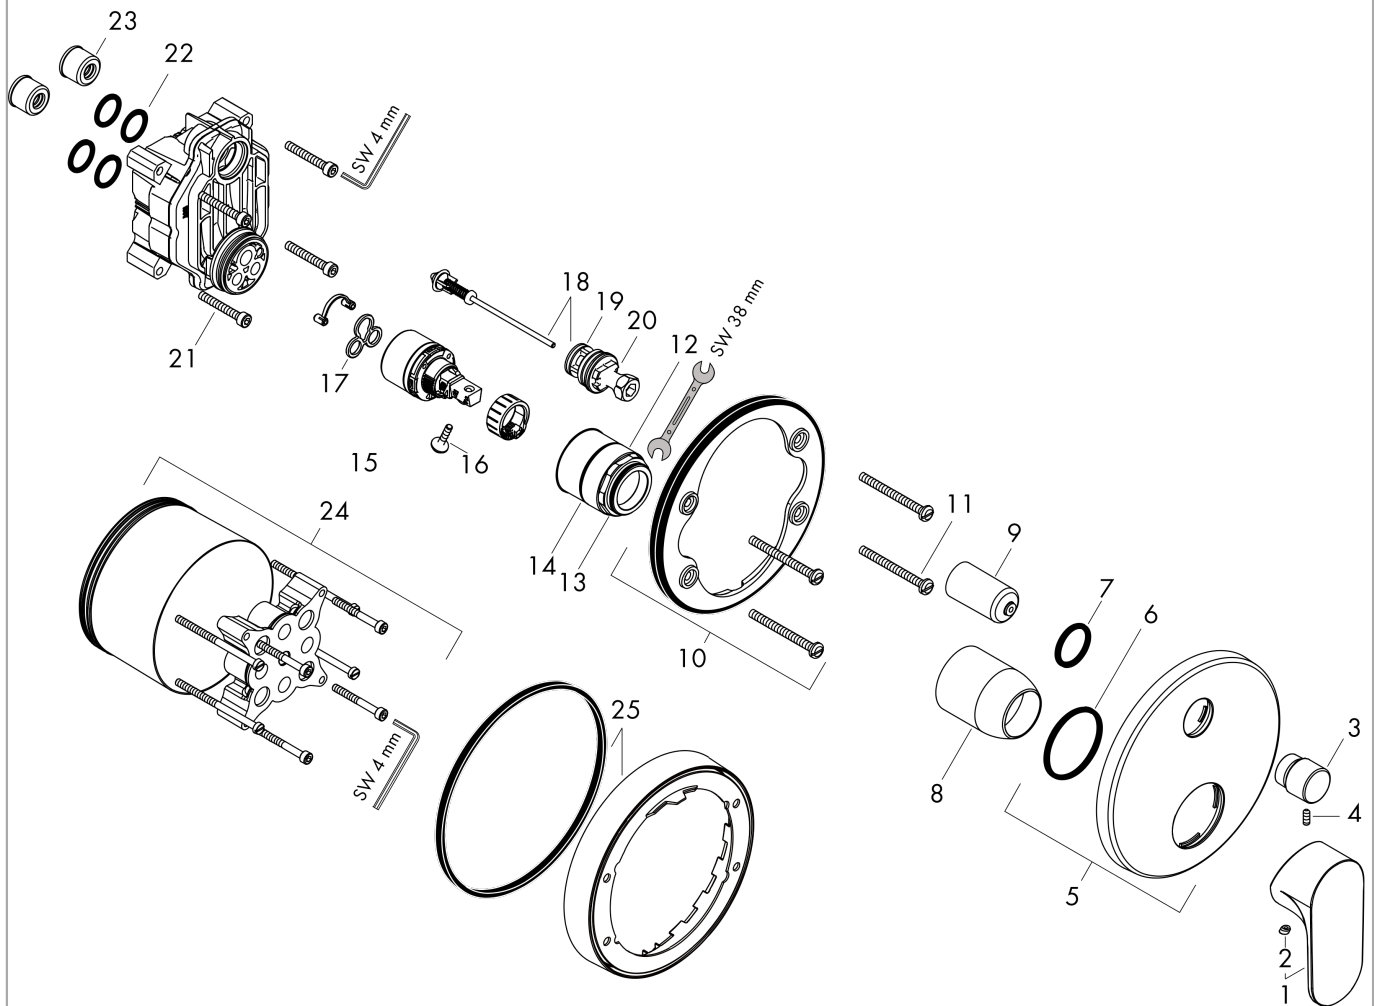

Rebris S

Single lever bath mixer for concealed installation for iBox universal

Finish: **Chrome** Article Number: **72466000**

Description

product features

- 2 functions
- flow rate upper outlet: 21 l/min
- flow rate lower outlet: 29 l/min
- maximum flow rate at 3 bar: 27,6 l/min
- flow rate for bath spout at 3 bar: 27,6 l/min
- flow rate of hand shower at 3 bar: 21,2 l/min
- ceramic cartridge
- temperature limitation adjustable
- diverter with automatic resetting
- with silencer
- connection type: basic set
- wall-mounted
- min. operating pressure: 1 bar
- max. operating pressure: 10 bar
- no additional maintenance opening required

Flowchart

Rebris S

Single lever bath mixer for concealed installation for iBox universal

Finish: **Chrome** Article Number: **72466000**

Exploded Drawing

Year of production: >06/22

Rebris S

Single lever bath mixer for concealed installation for iBox universal

Finish: **Chrome** Article Number: **72466000**

Spare part list

Year of production: >06/22

Pos.	Description	Article Number	PC	PU
1	handle	94654000	10	1
2	screw cover	96338000	1	1
3	diverter knob	98795000	10	1
4	hollow set screw M4x10	97667000	1	1
5	escutcheon Ø 150 mm	98791000	11	1
6	O-ring 43x3	98418000	1	1
7	O-ring 23x3	98142000	1	1
8	sleeve	98790000	8	1
9	sleeve	98794000	8	1
10	holder for escutcheon	98793000	9	1
11	set of fixing screws	96454000	3	1
12	nut	98796000	9	1
13	O-ring 30x1,5	98433000	1	1
14	O-ring 39x1,5	98400000	1	1
15	cartridge, assy	92730000	11	1
16	locking screw for handle	95140000	2	1
17	seal	95008000	3	1
18	selector assy	95014000	11	1
19	O-ring 16x2,3	98207000	1	1
20	O-ring 20x2,5	92602000	2	1
21	set of screws	93243000	3	1
22	O-ring 16x2	98133000	1	1
23	noise reduction	94073000	7	1
24	extension 25 mm	13595000	99	1
25	extension 22 mm (Ø 150 mm)	13597000	99	1
a	concealed item	01800180	99	1
b	extension 10 mm for iBox universal with shut-off unit	92332000	15	1
c	set of screws	93244000	3	1