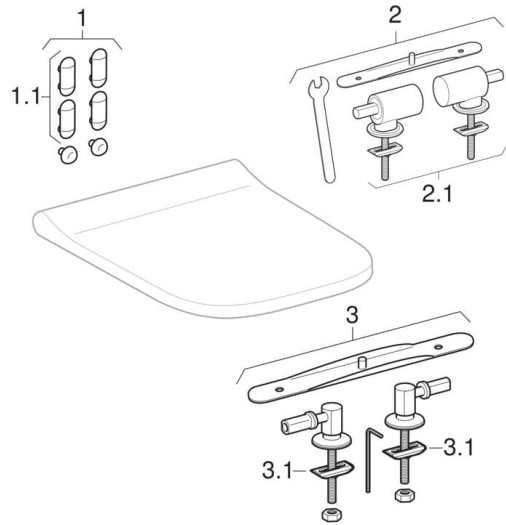

# Spare parts for: WC seats (Geberit Smyle Square) 2016 -