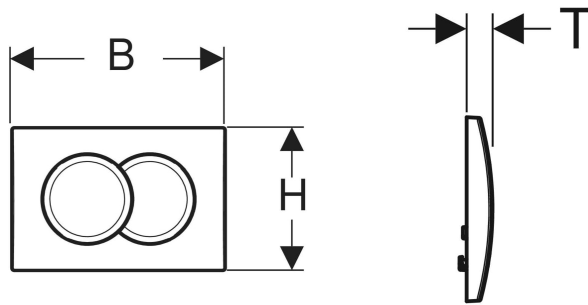

Geberit Delta01 actuator plate, round, dual flush

Example image

APPLICATION PURPOSES

- For flush actuation with Delta concealed cisterns

CHARACTERISTICS

- Front actuation

TECHNICAL DATA

Actuation force max. 20 N
 Button shape round

SCOPE OF DELIVERY

- Mounting frame
- 2 actuator rods
- Fastening material

Art. no.	Colour / surface	Product material	B cm	H cm	T cm	Model
115.107.11.1	Plate, Button: white / Glossy	Plastic	24.6	16.4	2.3	dual flush
115.107.21.1	Plate, Button: chrome / Glossy	Plastic	24.6	16.4	2.3	dual flush
115.107.46.1	Plate, Button: chrome / Matt	Plastic	24.6	16.4	2.3	dual flush