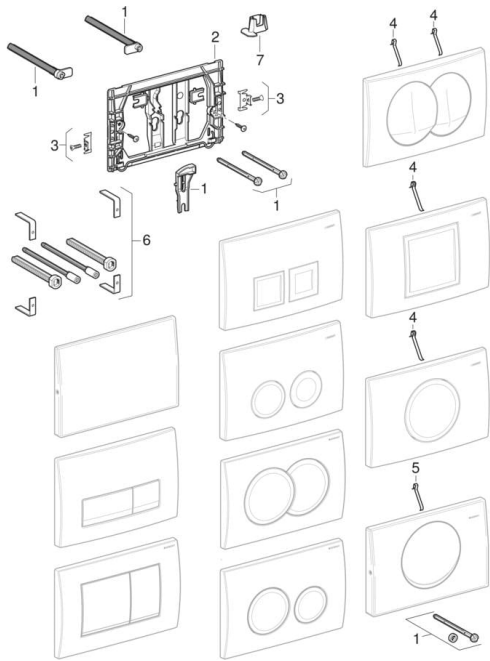

# Spare parts for: Actuator plates Delta, for dual flush and stop-and-go flush 2005 -

## CHARACTERISTICS

Year of manufacture from 2005  
 Dimensions / Design Actuator plate: 24.6 x 16.4 cm

## RELATED SPARE PARTS

- Delta concealed cisterns 12 cm (UP100)
- Delta concealed cisterns 8 cm (UP172)
- Overview actuator plates and cover plates for Delta concealed cisterns
- Delta concealed cisterns 12 cm (UP182)

#	Art. no.	Description
3	241.877.00.1	Geberit fastening material for Sigma and Delta actuator plates
4	241.295.00.1	Geberit set of springs for actuator plate (10 pc.)
5	813.514.00.1	Geberit spring for actuator plate
6	240.058.00.1	Geberit extension set for Delta and Twinline concealed cisterns
7	245.929.00.1	Geberit top clip for stop-and-go flush for type 212 flushing system valve