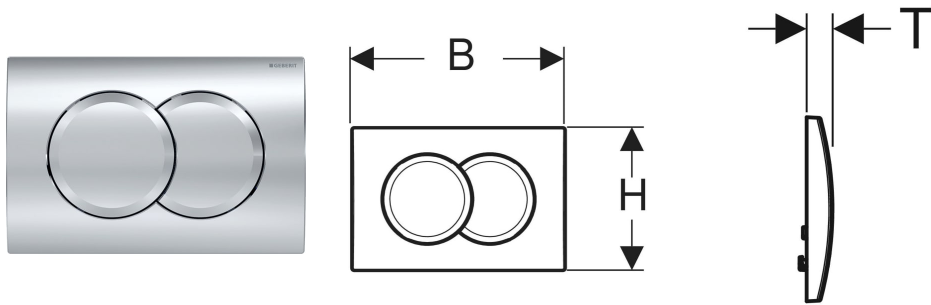

Geberit Delta01 actuator plate, round, dual flush

APPLICATION PURPOSES

- For flush actuation with Delta concealed cisterns

CHARACTERISTICS

- Front actuation

TECHNICAL DATA

Actuation force max. 20 N
 Button shape round

SCOPE OF DELIVERY

- Mounting frame
- 2 actuator rods
- Fastening material

Art. no.	Colour / surface	Product material	B cm	H cm	T cm	Model
115.107.21.1	Plate, Button: chrome / Glossy	Plastic	24.6	16.4	2.3	dual flush