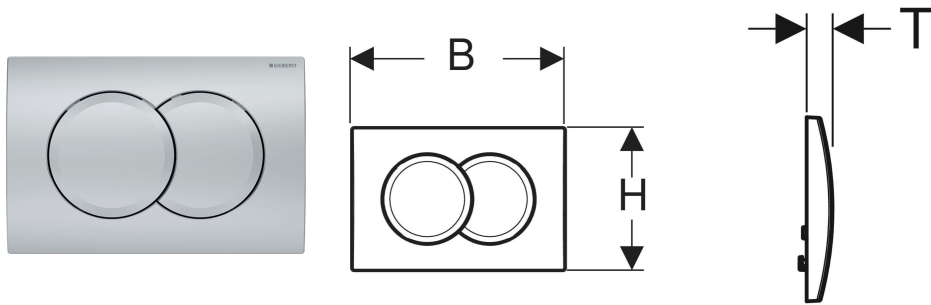

# Geberit Delta01 actuator plate, round, dual flush

## APPLICATION PURPOSES

- For flush actuation with Delta concealed cisterns

## TECHNICAL DATA

Actuation force max. 20 N  
 Button shape round

## SCOPE OF DELIVERY

- Mounting frame
- 2 actuator rods
- Fastening material

Art. no.	Colour / surface	Product material	B cm	H cm	T cm	Model
115.107.46.1	Plate, Button: chrome / Matt	Plastic	24.6	16.4	2.3	dual flush