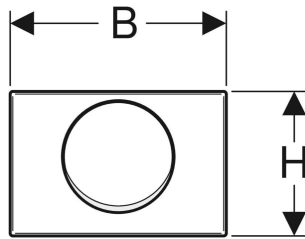

# Geberit Delta10 actuator plate, round, stop-and-go flush, screwable

## TECHNICAL DATA

Actuation force max.  
Button shape

20 N  
round

## SCOPE OF DELIVERY

- Mounting frame
- Actuator rod
- Stop-and-go lever
- Set of bolts
- Fastening material

Art. no.	Colour / surface	Product material	B cm	H cm	T cm
115.108.00.1	Plate, Button: Brushed	Stainless steel	24.6	16.4	3