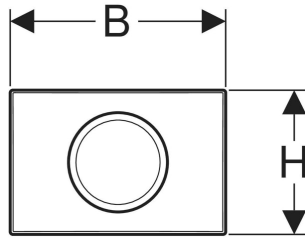

# Geberit Delta15 actuator plate, round, stop-and-go flush

Example image

## TECHNICAL DATA

Actuation force max.  
Button shape

20 N  
round

## SCOPE OF DELIVERY

- Mounting frame
- Actuator rod
- Stop-and-go lever
- Fastening material

Art. no.	Colour / surface	Product material	B cm	H cm	T cm
115.109.11.1	Plate, Button: white / Glossy	Plastic	24.6	16.4	2.5
115.109.21.1	Plate, Button: chrome / Glossy	Plastic	24.6	16.4	2.5
115.109.46.1	Plate, Button: chrome / Matt	Plastic	24.6	16.4	2.5