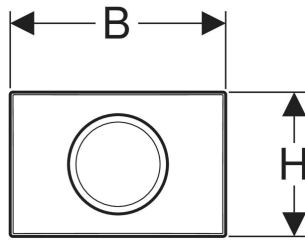

Geberit Delta15 actuator plate, round, stop-and-go flush

APPLICATION PURPOSES

- For flush actuation with Delta concealed cisterns

CHARACTERISTICS

- Front actuation

TECHNICAL DATA

Actuation force max.
Button shape

20 N
round

SCOPE OF DELIVERY

- Mounting frame
- Actuator rod
- Stop-and-go lever
- Fastening material

Art. no.	Colour / surface	Product material	B cm	H cm	T cm
115.109.21.1	Plate, Button: chrome / Glossy	Plastic	24.6	16.4	2.5