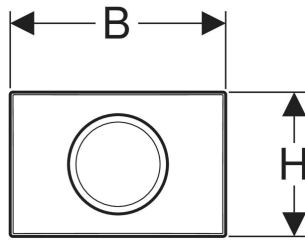

Geberit Delta15 actuator plate, round, stop-and-go flush

APPLICATION PURPOSES

- For flush actuation with Delta concealed cisterns

CHARACTERISTICS

- Front actuation

TECHNICAL DATA

Actuation force max.
Button shape

20 N
round

SCOPE OF DELIVERY

- Mounting frame
- Actuator rod
- Stop-and-go lever
- Fastening material

Art. no.	Colour / surface	Product material	B cm	H cm	T cm
115.109.46.1	Plate, Button: chrome / Matt	Plastic	24.6	16.4	2.5