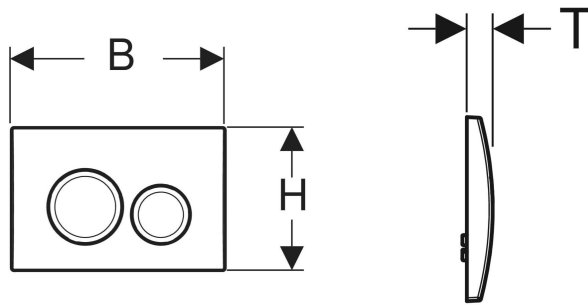

Geberit Delta20 actuator plate, round, dual flush

Example image

APPLICATION PURPOSES

- For flush actuation with Delta concealed cisterns

CHARACTERISTICS

- Front actuation

TECHNICAL DATA

Actuation force max.
Button shape

20 N
round

SCOPE OF DELIVERY

- Mounting frame
- 2 actuator rods
- Fastening material

Art. no.	Colour / surface	Product material	B cm	H cm	T cm	Model
115.127.11.1	Plate, Button: white / Glossy	Plastic	24.6	16.4	2.3	dual flush
115.127.21.1	Plate, Button: chrome / Glossy	Plastic	24.6	16.4	2.3	dual flush
115.127.46.1	Plate, Button: chrome / Matt	Plastic	24.6	16.4	2.3	dual flush