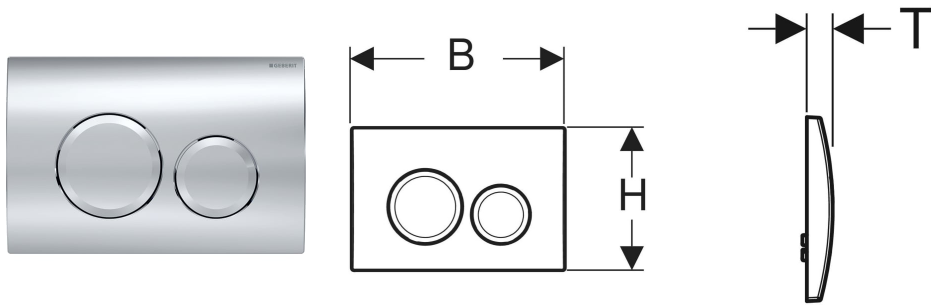

# Geberit Delta20 actuator plate, round, dual flush

## APPLICATION PURPOSES

- For flush actuation with Delta concealed cisterns

## TECHNICAL DATA

Actuation force max. 20 N  
 Button shape round

## SCOPE OF DELIVERY

- Mounting frame
- 2 actuator rods
- Fastening material

Art. no.	Colour / surface	Product material	B cm	H cm	T cm	Model
115.127.21.1	Plate, Button: chrome / Glossy	Plastic	24.6	16.4	2.3	dual flush