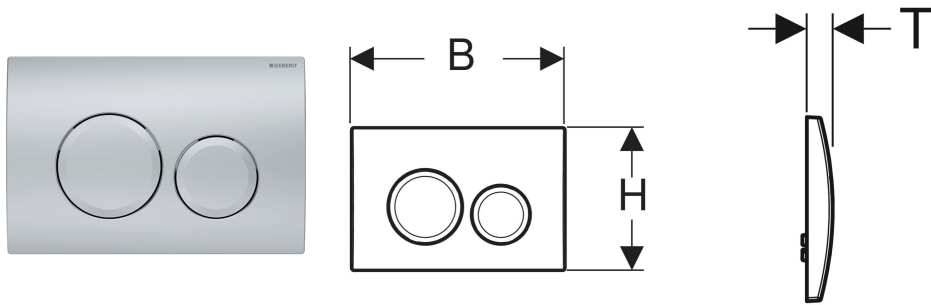

Geberit Delta20 actuator plate, round, dual flush

APPLICATION PURPOSES

- For flush actuation with Delta concealed cisterns

CHARACTERISTICS

- Front actuation

TECHNICAL DATA

Actuation force max. 20 N
 Button shape round

SCOPE OF DELIVERY

- Mounting frame
- 2 actuator rods
- Fastening material

Art. no.	Colour / surface	Product material	B cm	H cm	T cm	Model
115.127.46.1	Plate, Button: chrome / Matt	Plastic	24.6	16.4	2.3	dual flush