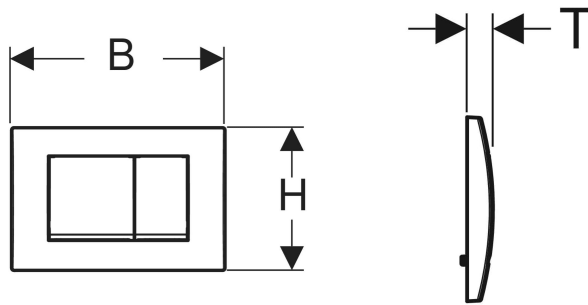

Geberit Delta20 actuator plate, square, dual flush

Example image

APPLICATION PURPOSES

- For flush actuation with Delta concealed cisterns

CHARACTERISTICS

- Front actuation

TECHNICAL DATA

Actuation force max.
Button shape

20 N
square

SCOPE OF DELIVERY

- Mounting frame
- 2 actuator rods
- Fastening material

Art. no.	Colour / surface	Product material	B cm	H cm	T cm	Model
115.137.11.1	Plate, Button: white / Glossy	Plastic	24.6	16.4	2.3	dual flush
115.137.21.1	Plate, Button: chrome / Glossy	Plastic	24.6	16.4	2.3	dual flush
115.137.46.1	Plate, Button: chrome / Matt	Plastic	24.6	16.4	2.3	dual flush