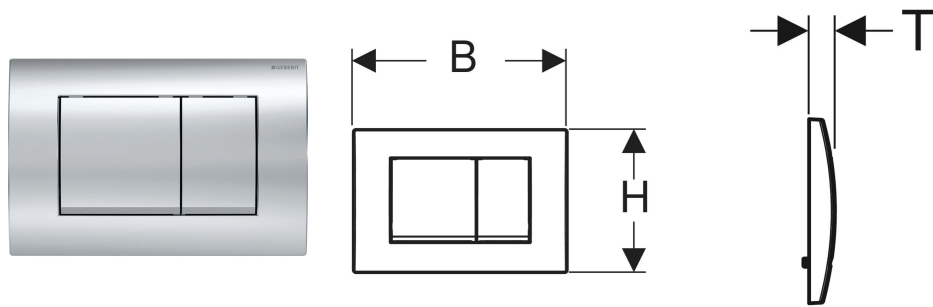

# Geberit Delta20 actuator plate, square, dual flush

## APPLICATION PURPOSES

- For flush actuation with Delta concealed cisterns

## TECHNICAL DATA

Actuation force max.  
Button shape

20 N  
square

## SCOPE OF DELIVERY

- Mounting frame
- 2 actuator rods
- Fastening material

Art. no.	Colour / surface	Product material	B cm	H cm	T cm	Model
115.137.21.1	Plate, Button: chrome / Glossy	Plastic	24.6	16.4	2.3	dual flush