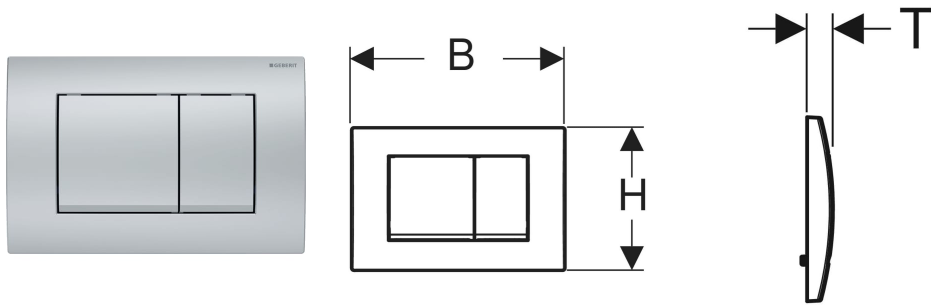

# Geberit Delta20 actuator plate, square, dual flush

## APPLICATION PURPOSES

- For flush actuation with Delta concealed cisterns

## TECHNICAL DATA

Actuation force max. 20 N  
 Button shape square

## SCOPE OF DELIVERY

- Mounting frame
- 2 actuator rods
- Fastening material

Art. no.	Colour / surface	Product material	B cm	H cm	T cm	Model
115.137.46.1	Plate, Button: chrome / Matt	Plastic	24.6	16.4	2.3	dual flush