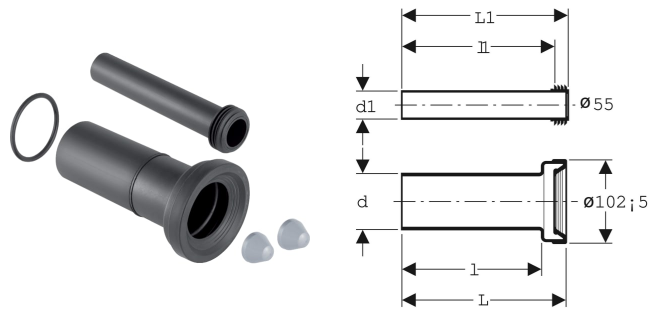

# Geberit connection set for wall-hung WC, length 26.5 cm

## APPLICATION PURPOSES

- For wall-hung WCs

## TECHNICAL DATA

Product material PE-HD

## SCOPE OF DELIVERY

- Fastening material

- Flush pipe with sleeve, made of PE-HD
- Straight connector with sleeve, made of PE-HD
- 2 cover caps
- Lip seal made of EPDM

Art. no.	Colour / surface	d, ø mm	d1, ø mm	AB mm	L cm	L1 cm	l cm	l1 cm
152.438.46.1	chrome / Matt	90	45	97-107	26.5	26.5	22	24