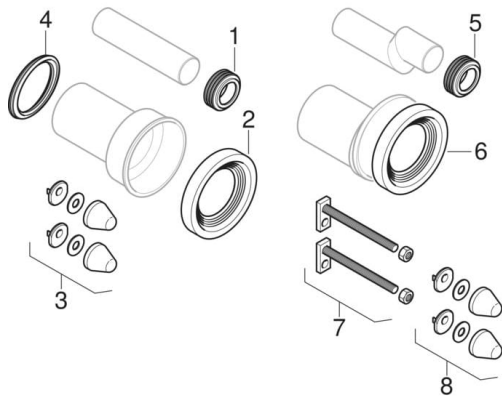

Spare parts for: Connector sets for floor-standing WC and wall-hung WC 1990 -

BRAND

Geberit

INFO

- Only the listed articles are available

CHARACTERISTICS

Year of manufacture from

1990

| # | Art. no. | Description | Replacement for |
|---|--------------|---|------------------------------|
| 1 | 119.668.00.1 | Geberit sleeve for flush pipe connection: d=45mm | 119.600.00.1, 99235012000 |
| 2 | 152.424.00.1 | Geberit sleeve: d=80–100mm, d min.=80mm, d max.=100mm, d1=122mm | 99235010000 |

| # | Art. no. | Description | Replacement for |
|---|--------------|---|------------------------------|
| 3 | 217.713.11.1 | Geberit set of cover caps (2 pc.): white alpine | |
| 3 | 217.713.46.1 | Geberit set of cover caps (2 pc.): chrome / Matt | |
| 3 | 244.453.46.1 | Geberit set of cover caps for Nova Pro (2 pc.): chrome / Matt | |
| 4 | 387.282.00.1 | Geberit HDPE sleeve for connection bend: d=90mm, DN=90 | |
| 5 | 119.668.00.1 | Geberit sleeve for flush pipe connection: d=45mm | 119.600.00.1, 99235012000 |
| 6 | 152.424.00.1 | Geberit sleeve: d=80–100mm, d min.=80mm, d max.=100mm, d1=122mm | 99235010000 |
| 7 | 240.284.00.1 | Geberit set of threaded rods M12, offset (2 pc.) | |
| 8 | 217.713.11.1 | Geberit set of cover caps (2 pc.): white alpine | |
| 8 | 217.713.46.1 | Geberit set of cover caps (2 pc.): chrome / Matt | |
| 8 | 244.453.46.1 | Geberit set of cover caps for Nova Pro (2 pc.): chrome / Matt | |