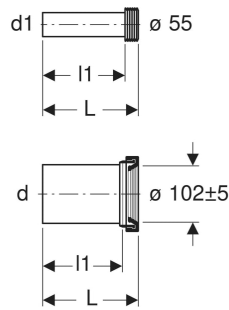

Geberit connection set for wall-hung WC, length 30 cm

APPLICATION PURPOSES

- For wall-hung WCs

CHARACTERISTICS

- Extended connection set

TECHNICAL DATA

Product material PE-HD

- Straight connector with sleeve, made of PE-HD
- 2 cover caps
- Fastening material

SCOPE OF DELIVERY

- Flush pipe with sleeve, made of PE-HD

Art. no.	Colour / surface	d, ø mm	d1, ø mm	AB mm	L cm	l cm	l1 cm
152.441.46.1	chrome / Matt	90	45	97-107	30	26.5	27.5