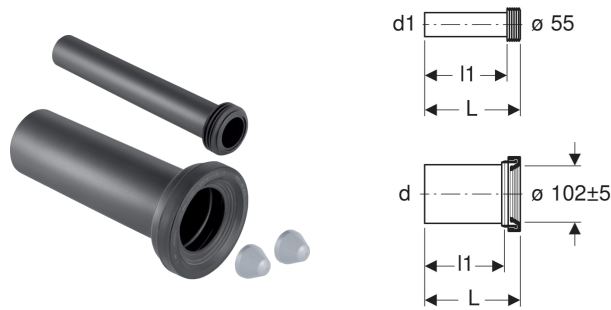

Geberit connection set for wall-hung WC, length 30 cm

APPLICATION PURPOSES

- For wall-hung WCs

CHARACTERISTICS

- Extended connection set

TECHNICAL DATA

Product material PE-HD

- Straight connector with sleeve, made of PE-HD
- 2 cover caps
- Fastening material

SCOPE OF DELIVERY

- Flush pipe with sleeve, made of PE-HD

Art. no.	Colour / surface	d, ø mm	d1, ø mm	AB mm	L cm	l cm	l1 cm
152.441.46.1	chrome / Matt	90	45	97-107	30	26.5	27.5