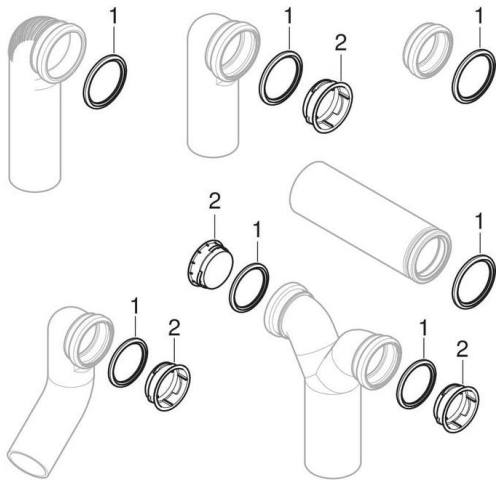

# Spare parts for: Connectors for WC 1970 -

**BRAND**

Geberit

**INFO**

- Only the listed articles are available

**CHARACTERISTICS**

Year of manufacture from

1970

#	Art. no.	Description	Remarks
1	240.813.00.1	Geberit HDPE sleeve for connection bend: d=110mm, DN=100	ø 110 mm from year of manufacture 1995 (watch original)
1	367.789.00.1	Geberit HDPE round cord ring: d=110mm, DN=100	ø 110 mm from year of manufacture 1995 (watch original)

#	Art. no.	Description	Remarks
1	367.988.00.1	Geberit HDPE round cord ring: d=90mm, DN=80	ø 90 mm up to year of manufacture 1995 (watch original)
1	387.282.00.1	Geberit HDPE sleeve for connection bend: d=90mm, DN=90	ø 90 mm from year of manufacture 1995 (watch original)

**VALID FOR ARTICLES**

- 308.881.14.1    • 308.883.14.1    • 308.923.14.1    • 310.881.14.1    • 310.923.14.1    • 366.061.16.1    • 366.887.16.1    • 366.914.16.1    • 366.925.16.1
- 366.941.16.1    • 367.485.16.1    • 367.792.16.1    • 367.794.16.1    • 367.887.16.1    • 367.901.15.1    • 367.902.15.1    • 367.902.16.1    • 367.903.15.1
- 367.913.16.1    • 367.914.16.1    • 367.923.16.1    • 367.925.16.1    • 367.941.16.1    • 310.883.14.1