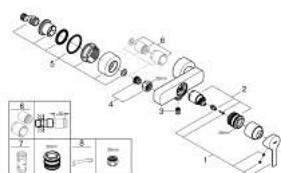

33 865 001 LINEARE SINGLE-LEVER SHOWER MIXER 1/2"

SPARE PARTS, July 2016 – now

- 1: Lever (Spare part-nr. 46987000)
- 2: Cartridge (Spare part-nr. 46374000)
- 3: Non-return valve (Spare part-nr. 08565000)
- 4: Screw joint (Spare part-nr. 45044000)
- 5: S-union (Spare part-nr. 12693000)
- 6: Extension 30 (Spare part-nr. 46238000)*
- 7: Socket Spanner (Spare part-nr. 19332000)*
- 8: Special Spanner (Spare part-nr. 19377000)*