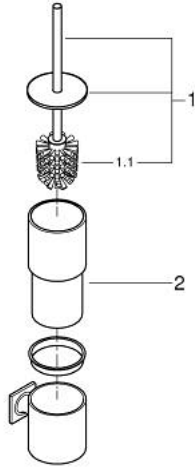

40 340 001 ALLURE TOILET BRUSH SET

SPARE PARTS, August 2018 – now

- 1: Spare brush (Spare part-nr. 40951000)
- 1.1: Spare brush head (Spare part-nr. 40791001)
- 2: Spare glass for brush (Spare part-nr. 40952000)