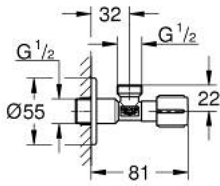

22 041 A00 ANGLE VALVE 1/2"

PRODUCT DESCRIPTION

- Colour: hard graphite
- pre-roughened connection thread for easy sealing
- wall connection 1/2"
- outlet 1/2"
- water protected spindle shutoff, brass, with grease chamber and double o-ring sealing
- long connecting shaft
- ergonomic metal handle
- marking: neutral
- metal push-on escutcheon Ø 55 mm
- GROHE Long-Life finish
- GROHE Long-Life finish