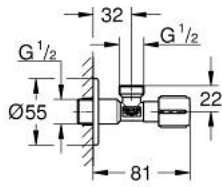

22 041 AL0 ANGLE VALVE 1/2"

PRODUCT DESCRIPTION

- Colour: brushed hard graphite
- pre-roughened connection thread for easy sealing
- wall connection 1/2"
- outlet 1/2"
- water protected spindle shutoff, brass, with grease chamber and double o-ring sealing
- long connecting shaft
- ergonomic metal handle
- marking: neutral
- metal push-on escutcheon Ø 55 mm
- GROHE Long-Life finish
- GROHE Long-Life finish