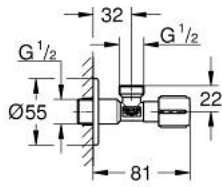

22 041 GN0 ANGLE VALVE 1/2"

PRODUCT DESCRIPTION

- Colour: brushed cool sunrise
- pre-roughened connection thread for easy sealing
- wall connection 1/2"
- outlet 1/2"
- water protected spindle shutoff, brass, with grease chamber and double o-ring sealing
- long connecting shaft
- ergonomic metal handle
- marking: neutral
- metal push-on escutcheon Ø 55 mm
- GROHE Long-Life finish