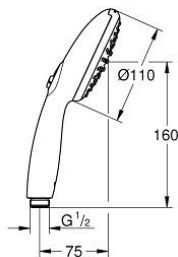

26 161 243 3 TEMPESTA 110 HAND SHOWER 2 SPRAYS

PRODUCT DESCRIPTION

- Colour: matte black
- spray patterns: Rain, Jet
- GROHE EcoJoy - Less water, perfect flow
- GROHE SmartSwitch - easily rotate the dial to enjoy your preferred spray option
- GROHE DreamSpray perfect spray pattern
- SpeedClean anti-limescale system
- Inner WaterGuide - inner insulation for surface and scalding protection
- ShockProof silicone ring prevents damage caused by a shower falling
- Universal Mounting System. Fits all standard shower hoses
- maximum flow rate (at 3 bar): 7.4 l/min
- min. recommended pressure 1.0 bar
- suitable for instantaneous heater
- professional edition

26 161 243 3 TEMPESTA 110 HAND SHOWER 2 SPRAYS

SPARE PARTS, February 2023 – now

1: Strainer (Spare part-nr. 0700200M)