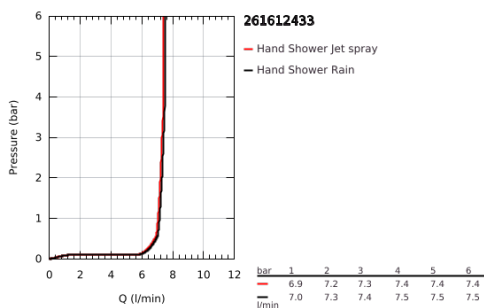

26 161 243 3 TEMPESTA 110 HAND SHOWER 2 SPRAYS

PRODUCT DESCRIPTION

- Colour: matte black
- spray patterns: Rain, Jet
- GROHE EcoJoy - Less water, perfect flow
- GROHE SmartSwitch - easily rotate the dial to enjoy your preferred spray option
- GROHE DreamSpray perfect spray pattern
- SpeedClean anti-limescale system
- Inner WaterGuide - inner insulation for surface and scalding protection
- ShockProof silicone ring prevents damage caused by a shower falling
- Universal Mounting System. Fits all standard shower hoses
- maximum flow rate (at 3 bar): 7.4 l/min
- min. recommended pressure 1.0 bar
- suitable for instantaneous heater
- professional edition