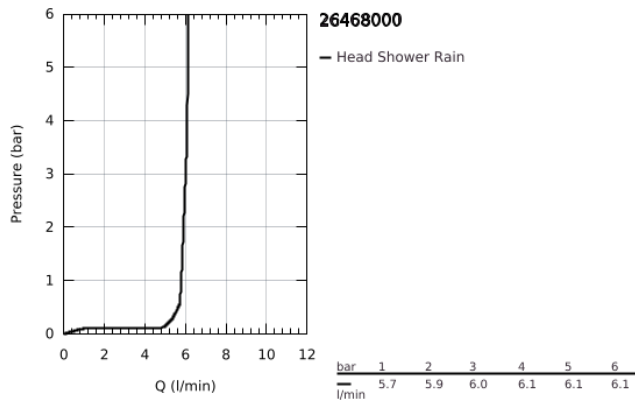

## 26 468 000 EUPHORIA CUBE 150 HEAD SHOWER 1 SPRAY

### PRODUCT DESCRIPTION

- Colour: chrome
- spray pattern: Rain
- maximum flow rate (at 3 bar): 6 l/min
- 152 x 152 mm
- ball-joint
- rotation angle  $\pm 12^\circ$
- connection thread 1/2"
- GROHE Water Saving Plus - extra efficient water usage, perfect flow
- GROHE DreamSpray perfect spray pattern
- GROHE Long-Life finish
- SpeedClean anti-lime system
- Inner WaterGuide for a longer life
- suitable for instantaneous heater

26 468 000 **EUPHORIA CUBE 150 HEAD SHOWER 1 SPRAY**

**SPARE PARTS**, November 2016 – now

1: Fibre seal dia. Ø18.5 x Ø12 x 2 (Spare part-nr. 0138900M)

2: Dirt strainer (Spare part-nr. 0676800M)