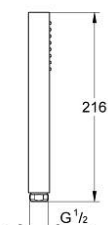

## 26 885 A00 RAINSHOWER AQUA CUBE STICK HAND SHOWER 1 SPRAY

### PRODUCT DESCRIPTION

- Colour: hard graphite
- spray pattern: Normal spray
- material: metal
- GROHE EcoJoy - Less water, perfect flow
- maximum flow rate (at 3 bar): 9.5 l/min
- GROHE DreamSpray perfect spray pattern
- GROHE Long-Life finish
- SpeedClean anti-limescale system
- Inner WaterGuide for a longer life
- universal mounting system, fitting all standard shower hoses
- suitable for instantaneous heater
- min. recommended pressure 1.0 bar

## 26 885 A00 RAINSHOWER AQUA CUBE STICK HAND SHOWER 1 SPRAY

**SPARE PARTS**, October 2021 – now

1: Dirt strainer (Order-nr. 0700200M)