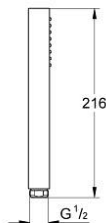

## 26 885 AL0 RAINSHOWER AQUA CUBE STICK HAND SHOWER 1 SPRAY

### PRODUCT DESCRIPTION

- Colour: brushed hard graphite
- spray pattern: Normal spray
- material: metal
- GROHE EcoJoy - Less water, perfect flow
- maximum flow rate (at 3 bar): 9.5 l/min
- GROHE DreamSpray perfect spray pattern
- GROHE Long-Life finish
- SpeedClean anti-limescale system
- Inner WaterGuide for a longer life
- universal mounting system, fitting all standard shower hoses
- suitable for instantaneous heater
- min. recommended pressure 1.0 bar