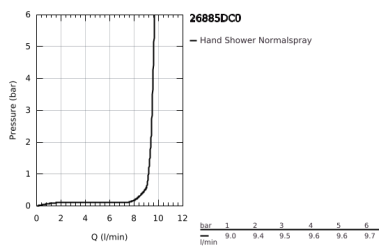

26 885 DC0 RAINSHOWER AQUA CUBE STICK HAND SHOWER 1 SPRAY

PRODUCT DESCRIPTION

- Colour: supersteel
- spray pattern: Normal spray
- material: metal
- GROHE EcoJoy - Less water, perfect flow
- maximum flow rate (at 3 bar): 9.5 l/min
- GROHE DreamSpray perfect spray pattern
- GROHE Long-Life finish
- SpeedClean anti-limescale system
- Inner WaterGuide for a longer life
- Universal Mounting System. Fits all standard shower hoses

26 885 DC0 RAINSHOWER AQUA CUBE STICK HAND SHOWER 1 SPRAY

SPARE PARTS, October 2021 – now

1: Strainer (Spare part-nr. 0700200M)