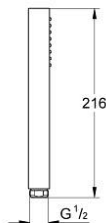

## 26 885 DL0 RAINSHOWER AQUA CUBE STICK HAND SHOWER 1 SPRAY

### PRODUCT DESCRIPTION

- Colour: brushed warm sunset
- spray pattern: Normal spray
- material: metal
- GROHE EcoJoy - Less water, perfect flow
- maximum flow rate (at 3 bar): 9.5 l/min
- GROHE DreamSpray perfect spray pattern
- GROHE Long-Life finish
- SpeedClean anti-limescale system
- Inner WaterGuide for a longer life
- universal mounting system, fitting all standard shower hoses
- suitable for instantaneous heater
- min. recommended pressure 1.0 bar