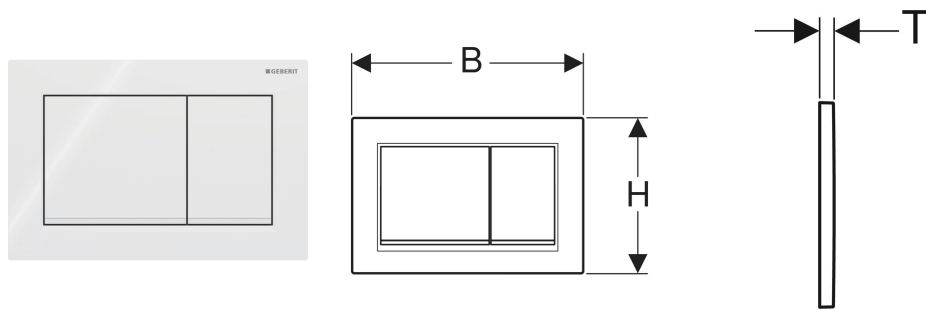

Geberit Omega20 actuator plate, square, dual flush

APPLICATION PURPOSES

- For flush actuation with Omega concealed cisterns

CHARACTERISTICS

- Top/front actuation
- Sound-absorbing actuator rods, tool-free fast adjustment

TECHNICAL DATA

Actuation force max. 20 N
 Button shape square

SCOPE OF DELIVERY

- Mounting frame

- 2 distance bolts
- 2 actuator rods
- Fastening material

ACCESSORIES

- Geberit extension set for Sigma, Omega and Kappa concealed cisterns

Art. no.	Colour / surface	Product material	B cm	H cm	T cm	Model
115.080.11.1	Plate, Button: white / Glossy Design stripes: white matt	Plastic	21.2	14.2	1	dual flush