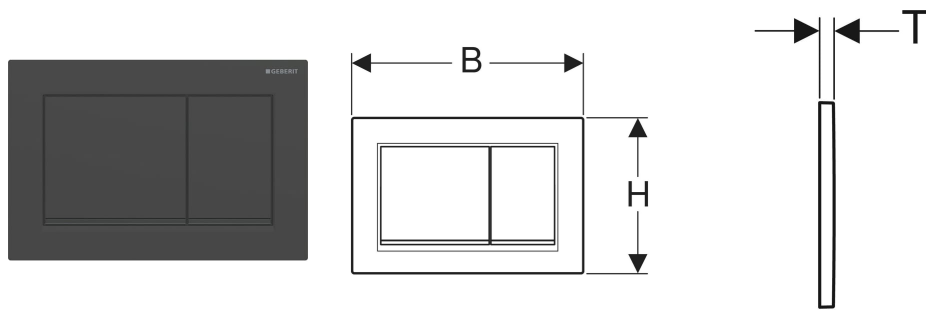

Geberit Omega20 actuator plate, square, dual flush

APPLICATION PURPOSES

- For flush actuation with Omega concealed cisterns

CHARACTERISTICS

- Top/front actuation
- Sound-absorbing actuator rods, tool-free fast adjustment

TECHNICAL DATA

Actuation force max. 20 N
 Button shape square

SCOPE OF DELIVERY

- Mounting frame

- 2 distance bolts
- 2 actuator rods
- Fastening material

ACCESSORIES

- Geberit extension set for Sigma, Omega and Kappa concealed cisterns

Art. no.	Colour / surface	Product material	B cm	H cm	T cm	Model
115.080.16.1	Plate, Button: black matt / Easy-to-clean coated Design stripes: black / Glossy	Plastic	21.2	14.2	1	dual flush