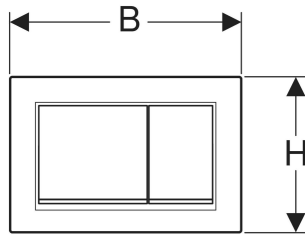

Geberit Omega20 actuator plate, square, dual flush

APPLICATION PURPOSES

- For flush actuation with Omega concealed cisterns

CHARACTERISTICS

- Top/front actuation
- Sound-absorbing actuator rods, tool-free fast adjustment

TECHNICAL DATA

Actuation force max. 20 N
 Button shape square

SCOPE OF DELIVERY

- Mounting frame

- 2 distance bolts
- 2 actuator rods
- Fastening material

ACCESSORIES

- Geberit extension set for Sigma, Omega and Kappa concealed cisterns

Art. no.	Colour / surface	Product material	B cm	H cm	T cm	Model
115.080.JQ.1	Plate, Button: chrome / Matt, easy-to-clean coated Design stripes: chrome / Glossy	Plastic	21.2	14.2	1	dual flush